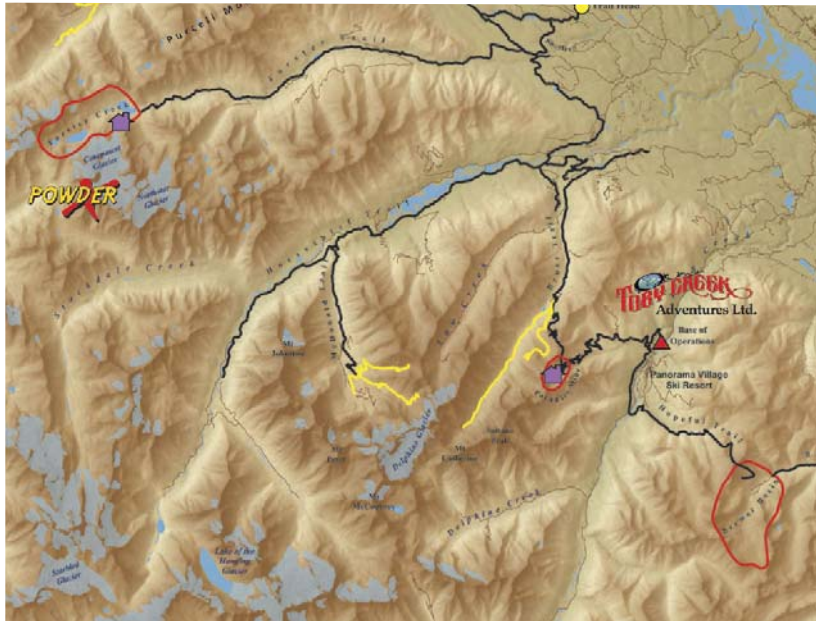

CloverPoint created a thematic map for Toby Creek Adventures. This was a “post-er-style” map, which included pictures of the area/cabin and a world “we are here” index map.

Data Layers:

- ATV Trail
- Play Area
- Snow Trail
- Base Camp
- Cabin
- Staging Area

TOBY CREEK ADVENTURES LTD. Toby Creek Thematic Mapping

CLOVERPOINT

FUTURE IS INSIGHT